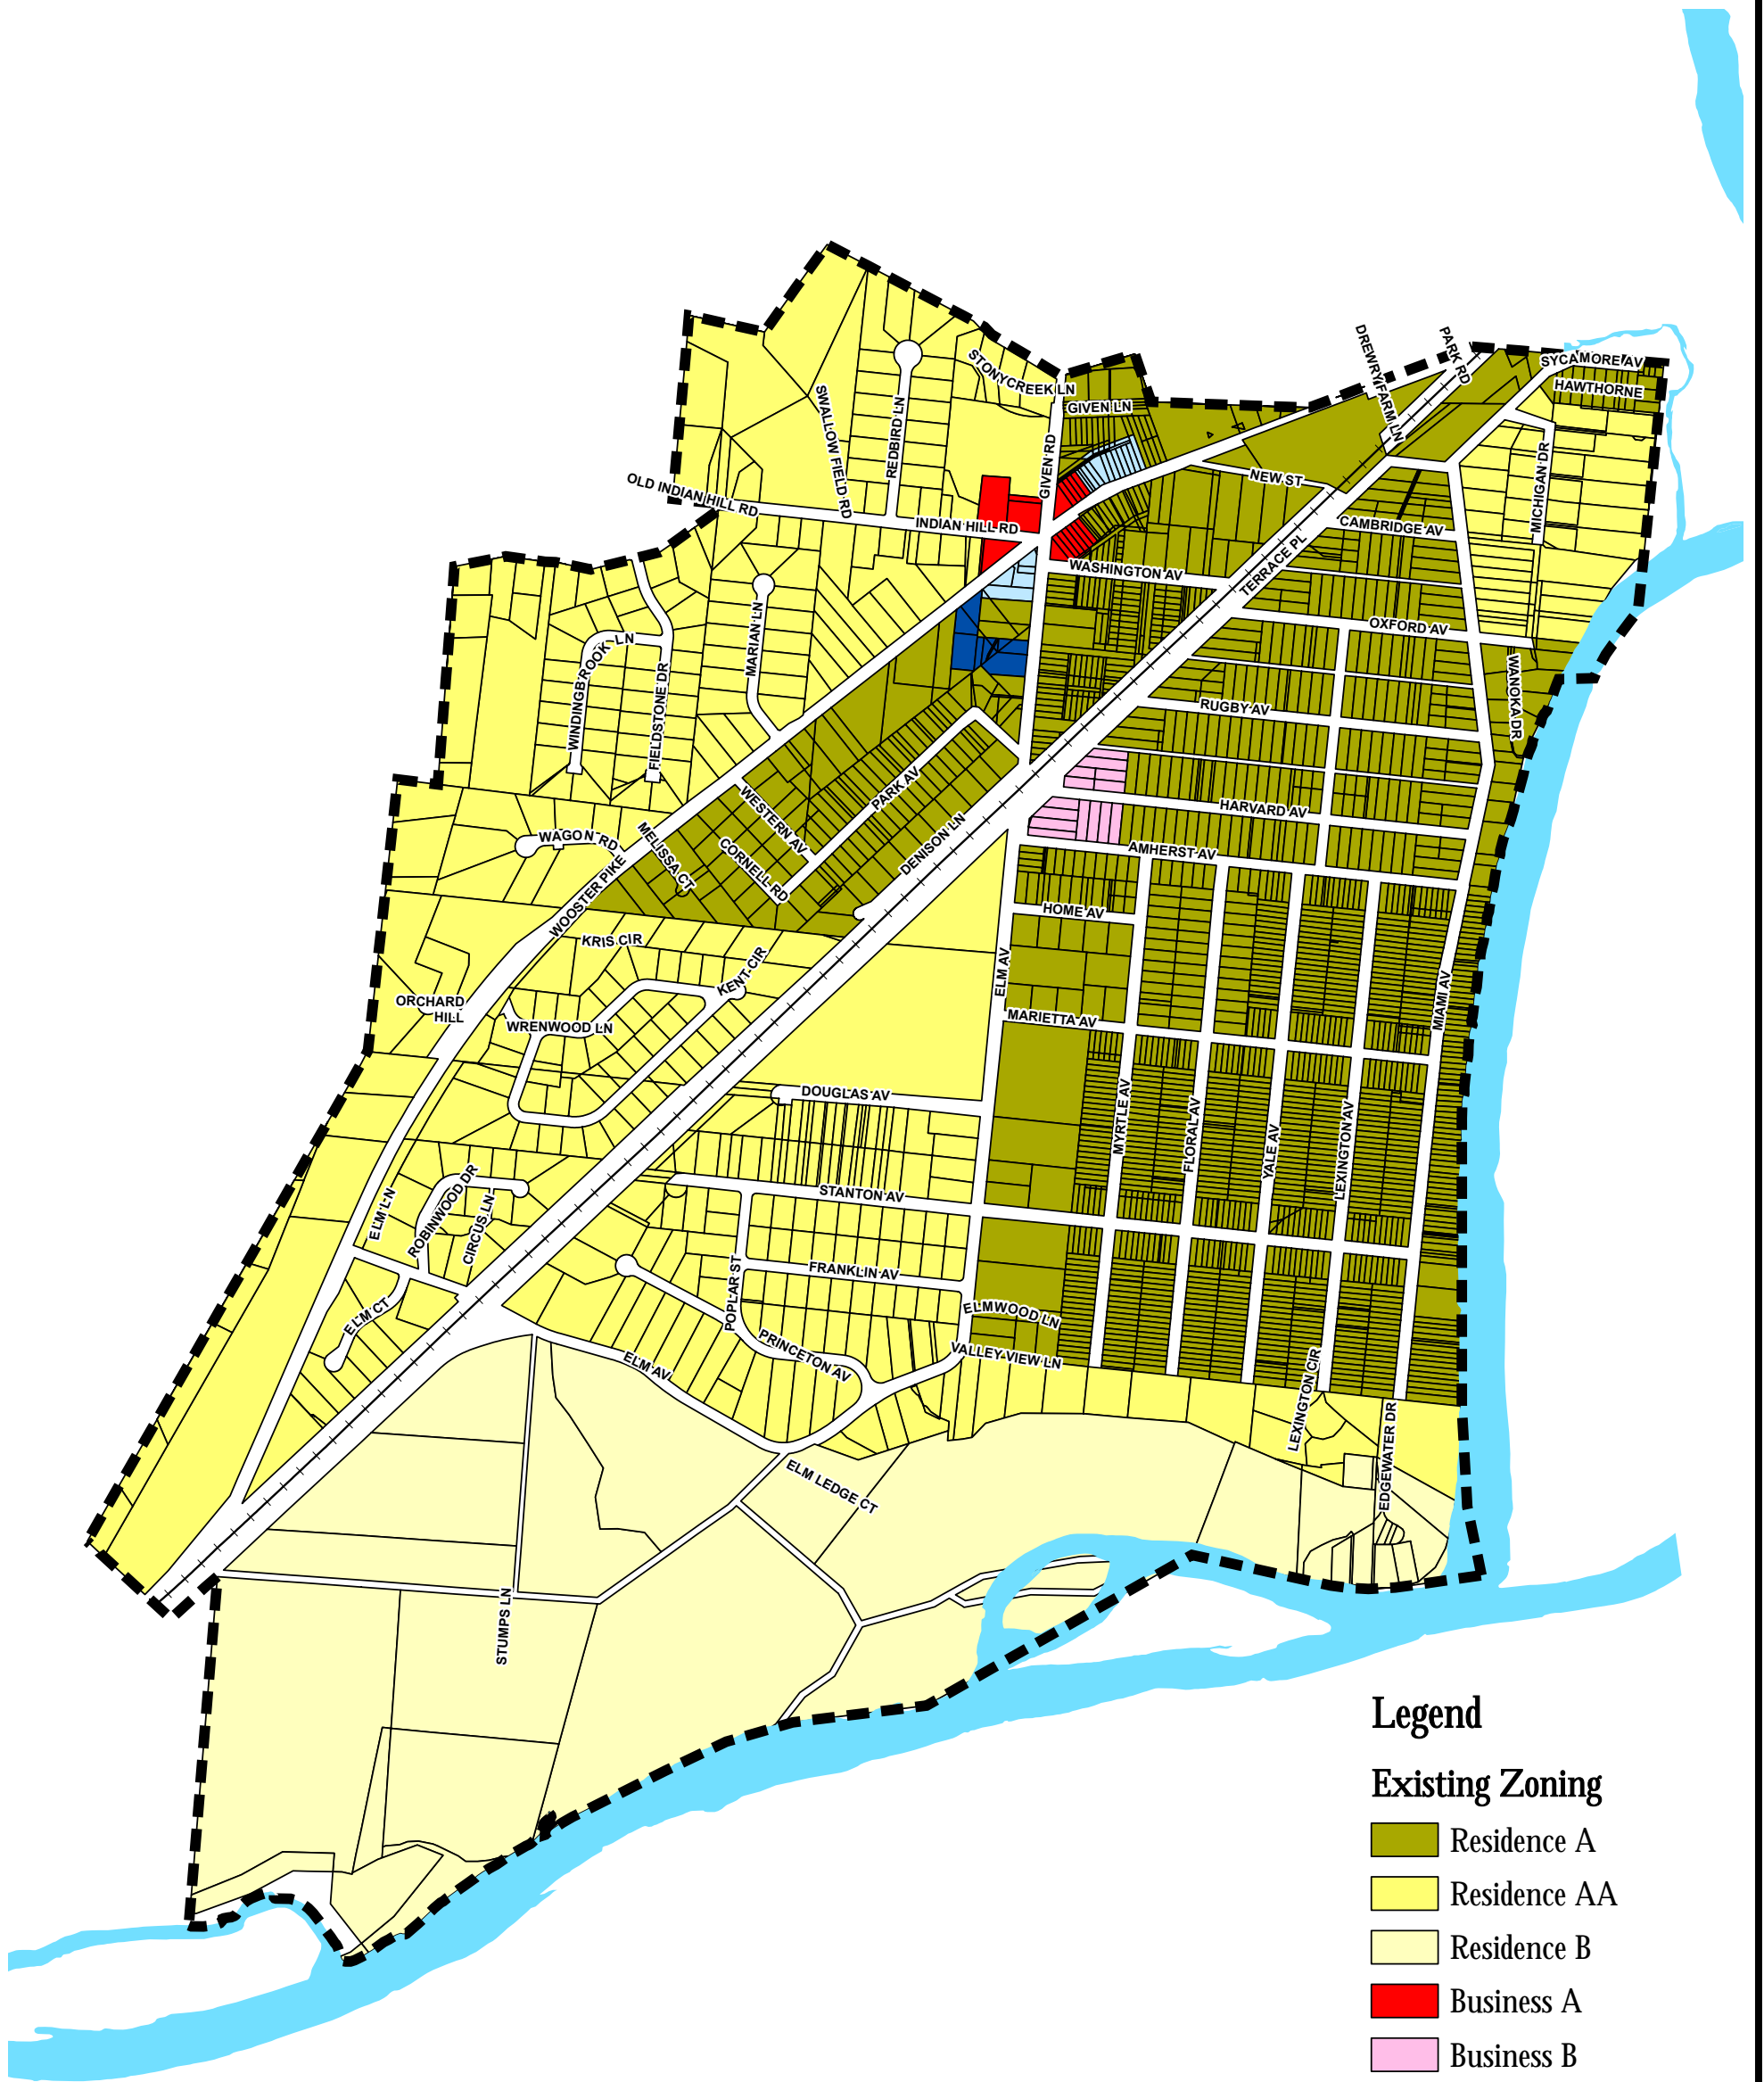

VILLAGE OF TERRACE PARK

OHIO

Legend

Existing Zoning

- Residence A
- Residence AA
- Residence B
- Business A
- Business B
- Planned Business B
- Public Facilities

OFFICIAL ZONING MAP